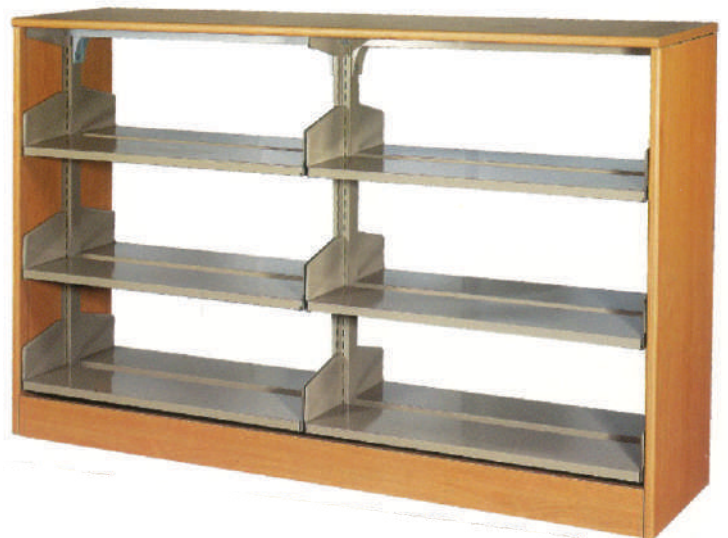

OD-01MS
LOW HEIGHT SHELF
Size: W1168xD430xH915mm