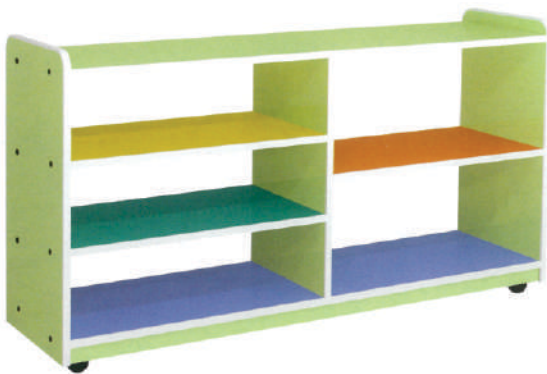

OD-01CI Storage Rack
Size: L1200xW300xH650mm