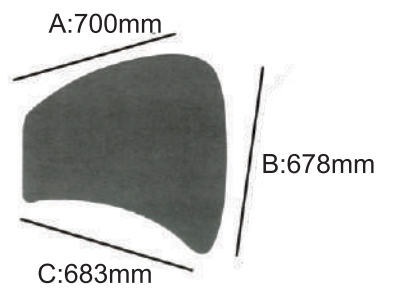

Table top

Table leg

①

②

③

OD-02 Adjustable Kids Desk
Size: 900x500x750mm

OD-02 Adjustable Kids Desk
Size: 740x710x550x750mm

Fusion maple top with black frame and edge
Snap-On Leg System
Allows easy 5 minutes assembly
Includes built-in bag/coat hook