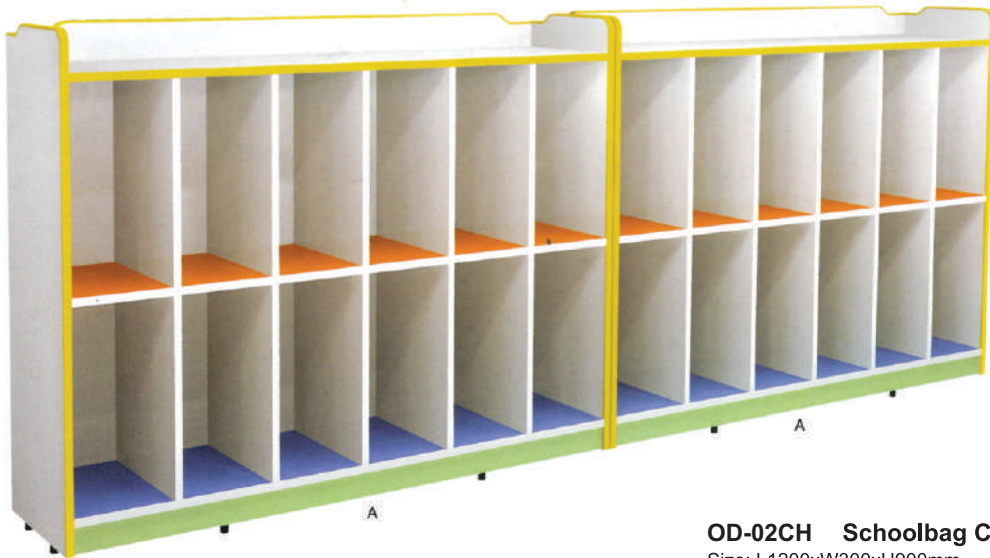

OD-02CJ 4 Layers Pitaya Shoe Rack
Size: L1200xW240xH650mm

OD-03CJ 2 Layers Pitaya Shoe Rack
Size: L1200xW300xH350mm

OD-01CB Storage Cabinet
Size: L1200xW400xH650mm

OD-01CH Mickey Schoolbag Cabinet
Size: L1200xW300xH900mm