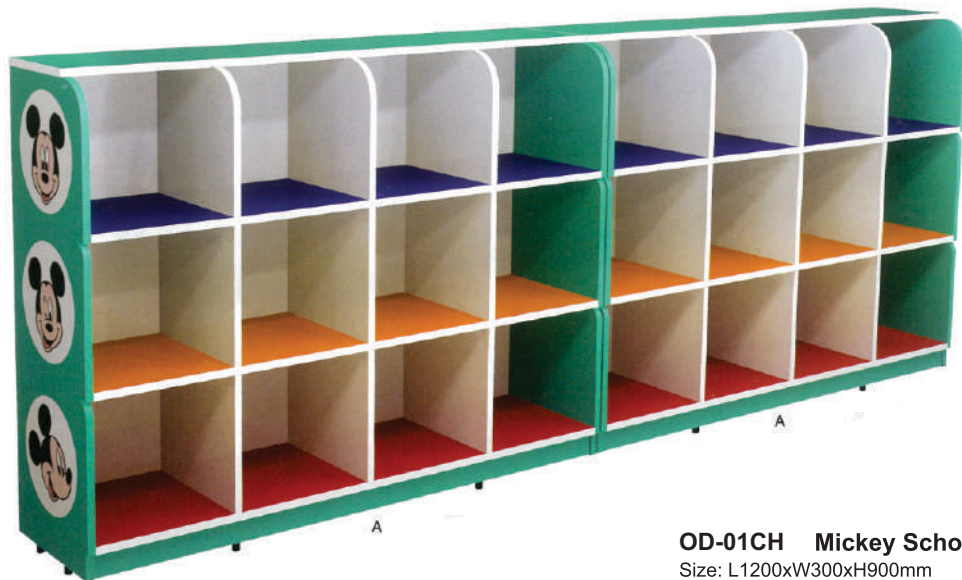

OD-01CH Mickey Schoolbag Cabinet
Size: L1200xW300xH900mm