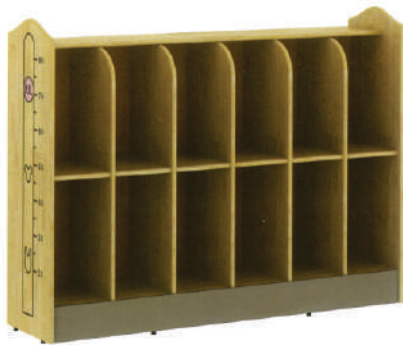

OD-01CD Basic Cabinet A

Size: L990xW400xH955mm Not include the boxes

OD-02CD Basic Cabinet C

Size: L990xW400xH975mm Not include the boxes

Smooth round corner

OD-03CD Basic Cabinet B

Size: L340xW400xH955mm Not include the boxes