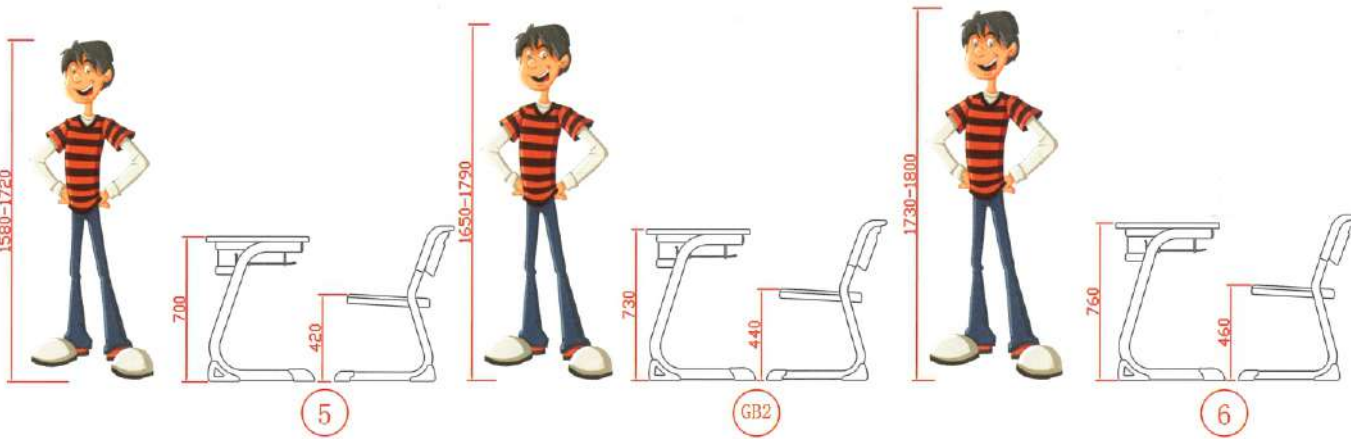

You Think We Create

OFFICE & LOUNGE SOFA

Don't dream your life
Live your *Dream*

Otex Designs LLP
You Think We Creat

STORAGE 106
36 X 12 X 48 inches

STORAGE 104
83 X 16 X 71 inches

STORAGE 101
33 X 16 X 71 inches

STORAGE 103
114 X 16 X 71 inches

STORAGE 102
81 X 16 X 71 inches

STORAGE 105
107 X 16 X 59 inches

STORAGE

Don't dream your life
Live your *Dream*

Otex Designs LLP
You Think We Create

OD-SLEEK VISITOR

OD-QUEEN VISITER