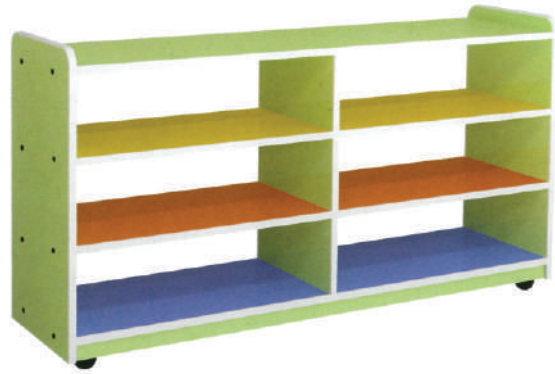

OD-02CI Storage Rack
Size: L1200xW300xH650mm