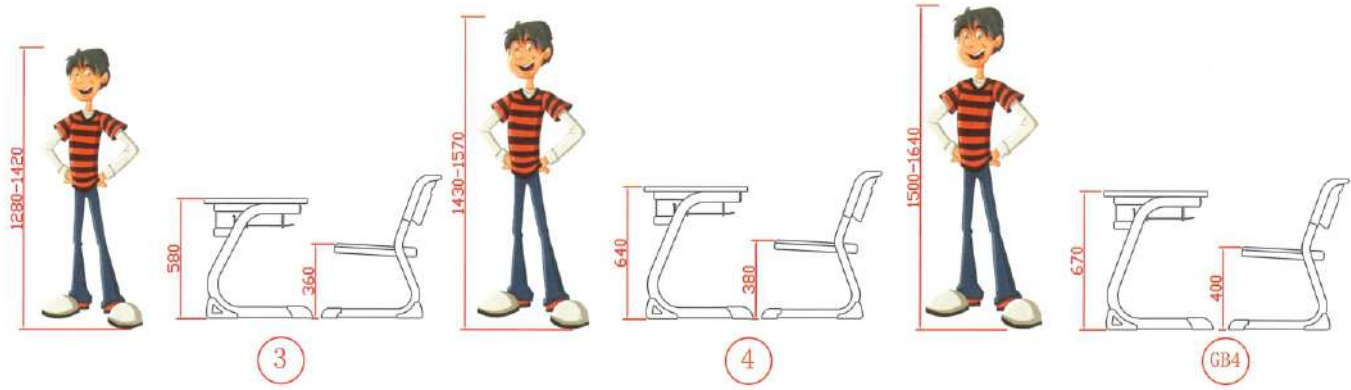

You Think We Create

OFFICE & LOUNGE SOFA

Don't dream your life
Live your *Dream*

Otex Designs LLP
You Think We Creat

STORAGE 106
36 X 12 X 48 inches

STORAGE 104
83 X 16 X 71 inches

STORAGE 101
33 X 16 X 71 inches

STORAGE 103
114 X 16 X 71 inches

STORAGE 102
81 X 16 X 71 inches

STORAGE 105
107 X 16 X 59 inches

STORAGE

Don't dream your life
Live your *Dream*

Otex Designs LLP
You Think We Create

OD-SLEEK VISITOR

OD-QUEEN VISITER