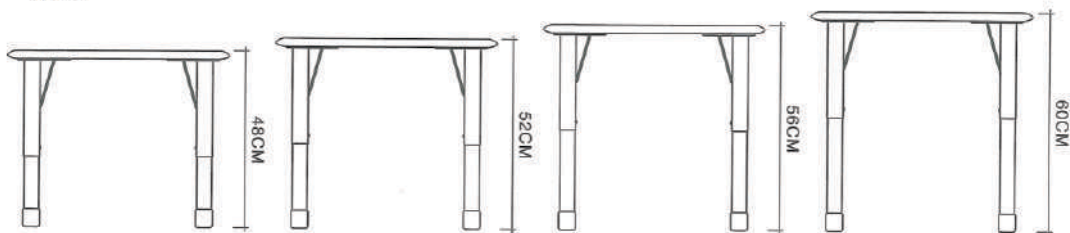

Details

Smooth round corner

Adjustable

Easy install

Available Colors

OD-02BC Fan Shape Reverie Table

Size: L1270xW610xH600mm

Material: Melamine Double Faced MFC, Iron Paint Banking

Table top

Table leg

①

②

③

OD-02 Adjustable Kids Desk
Size: 900x500x750mm

OD-02 Adjustable Kids Desk
Size: 740x710x550x750mm

Fusion maple top with black frame and edge
Snap-On Leg System
Allows easy 5 minutes assembly
Includes built-in bag/coat hook